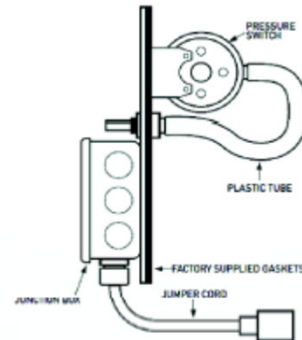

Tube Style: AFS-MF-JB

VOLTAGES

Any voltage

ENERGY USE

20 Watt Max

NO. OF TUBES

1 or 2 Tubes

TUBE SIZE

Any tube size

CAPACITY

5,000 CFM

DESCRIPTION

Duct-mounted unit for commercial HVAC systems.

Mounting frame is permanently installed onto duct.

Ionizer is mounted to frame with machine screws.

Unit includes a pressure differential switch mounted on back.