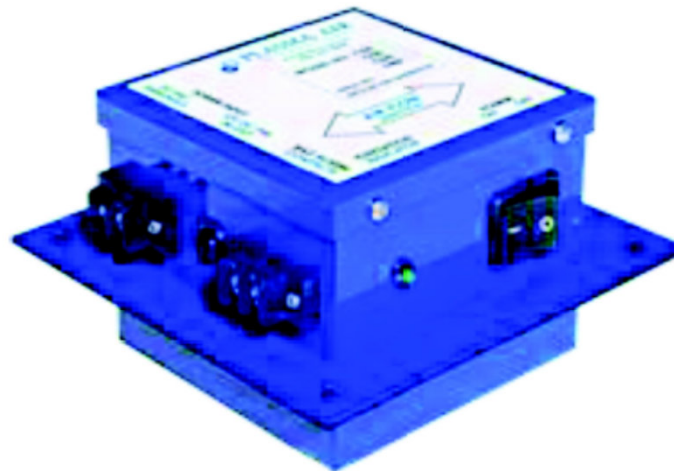

Needlepoint Style: 7000 Series

VOLTAGE

24V / 120V / 230V

ENERGY USE

1 / 2 / 3 / 4 Watts

NEEDLE PAIRS

1 / 2 / 3 / 4

DRY CONTACTS

Integral

CAPACITY

1,400 - 6, 000 CFM

DESCRIPTION

Mounted in-duct or inside AHU.

No maintenance.

Unit will accept 24V AC directly or can be used with 120V/230V AC power supply.

Dry contacts for BAS alarm.